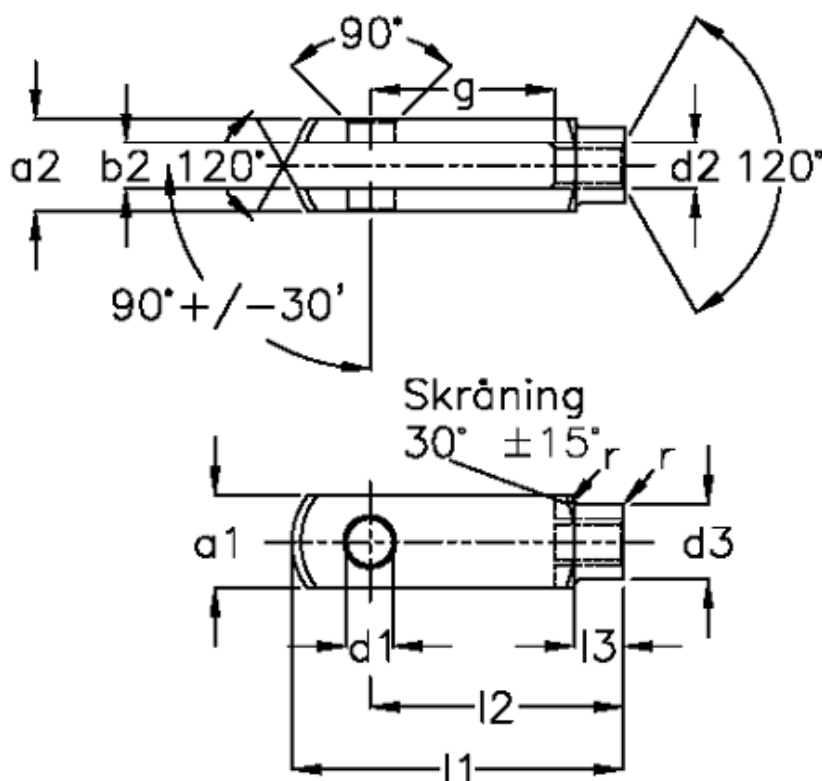

Article number: 14053083211

Description: KLEE St. steel Fork joint G 8x32
M8x1, right

Measures

a1 (h11)	= 16	g (+/-0.5)	= 32
a2	= 16 (+0,3 -0,16)	l1 (+/-0.5)	= 58
b1 (B13)	= 8	l2	= 48 (-0,4)
b2	= 8 (B13)	l3	= 12 (+/-0,2)
d1 H9	= 8	r	= 0.5
d2	= M 8 x 1	Size	= G 8 x 32FG
d3 (+/-0.3)	= 14	Weight	= 0.054
f (+/-0.2)	= 0.5		